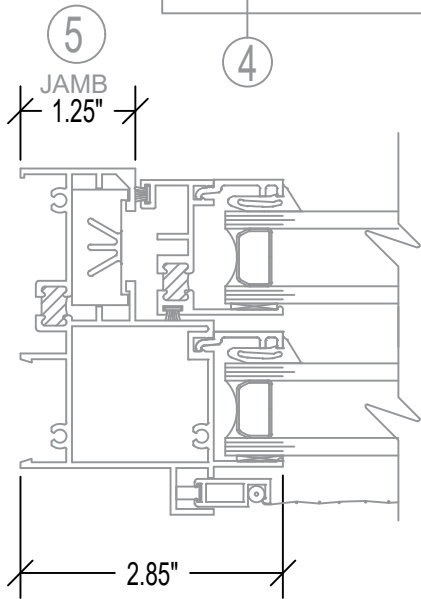

6 JAMB

700 SERIES 3 1/4" PW

FIXED / SINGLE HUNG