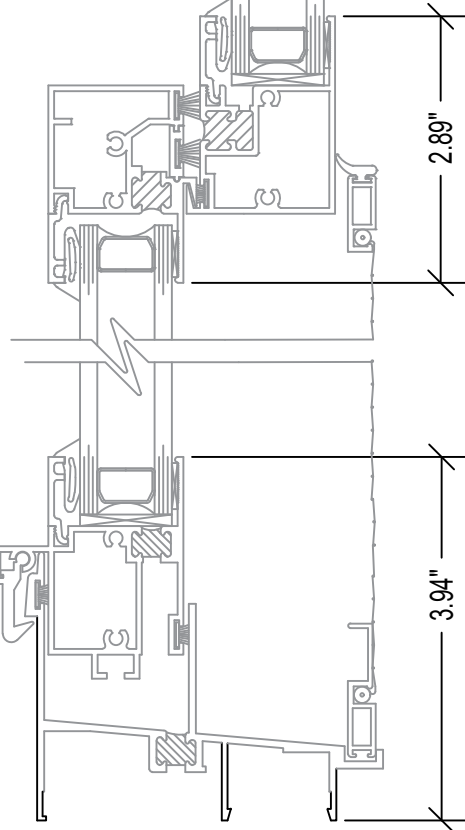

3 MEETING RAIL

4 SILL

700 SERIES / 4