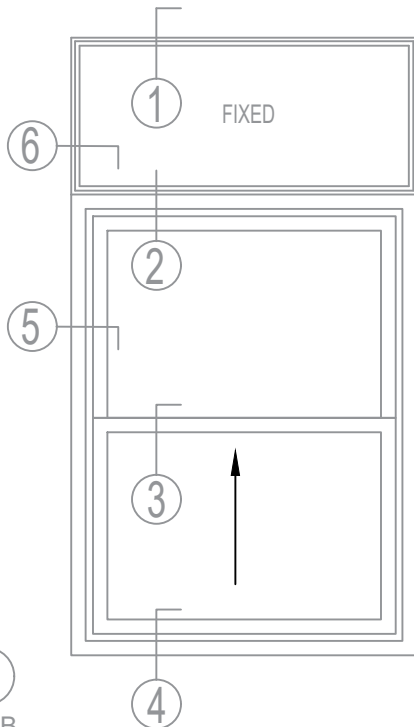

700 SERIES 3 1/4" PW

FIXED / SINGLE HUNG

1 HEAD