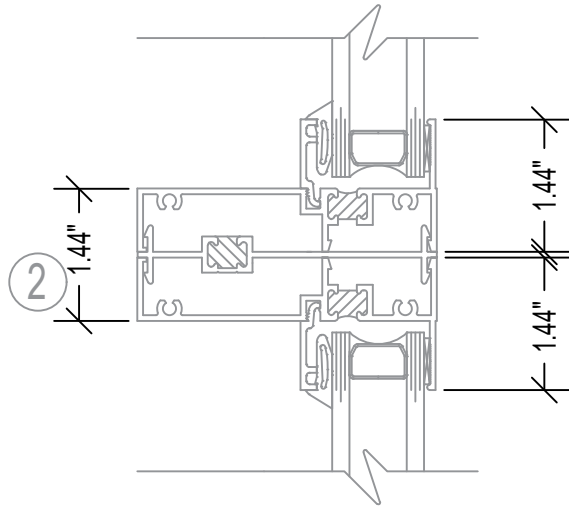

700 SERIES 3 1/4" PW

FIXED / SINGLE HUNG

2

700 SERIES / 4

STERGIS
WINDOWS & DOORS