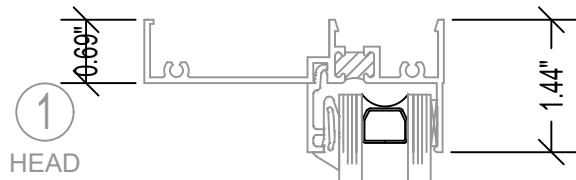

700 SERIES 3 1/4" PW

FIXED / SINGLE HUNG

1 HEAD