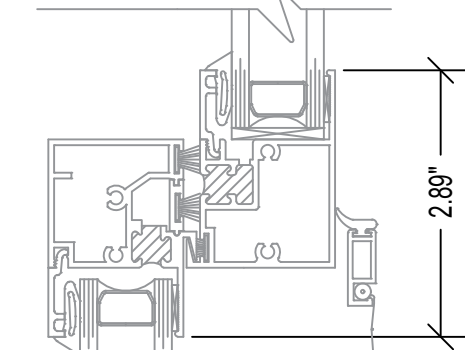

3 MEETING RAIL