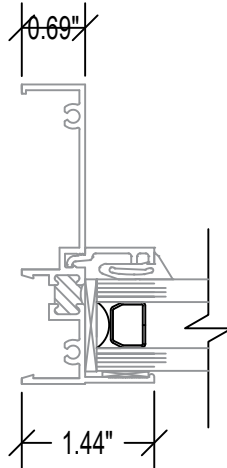

4 SILL

700 SERIES 3 1/4" PW

FIXED / SINGLE HUNG